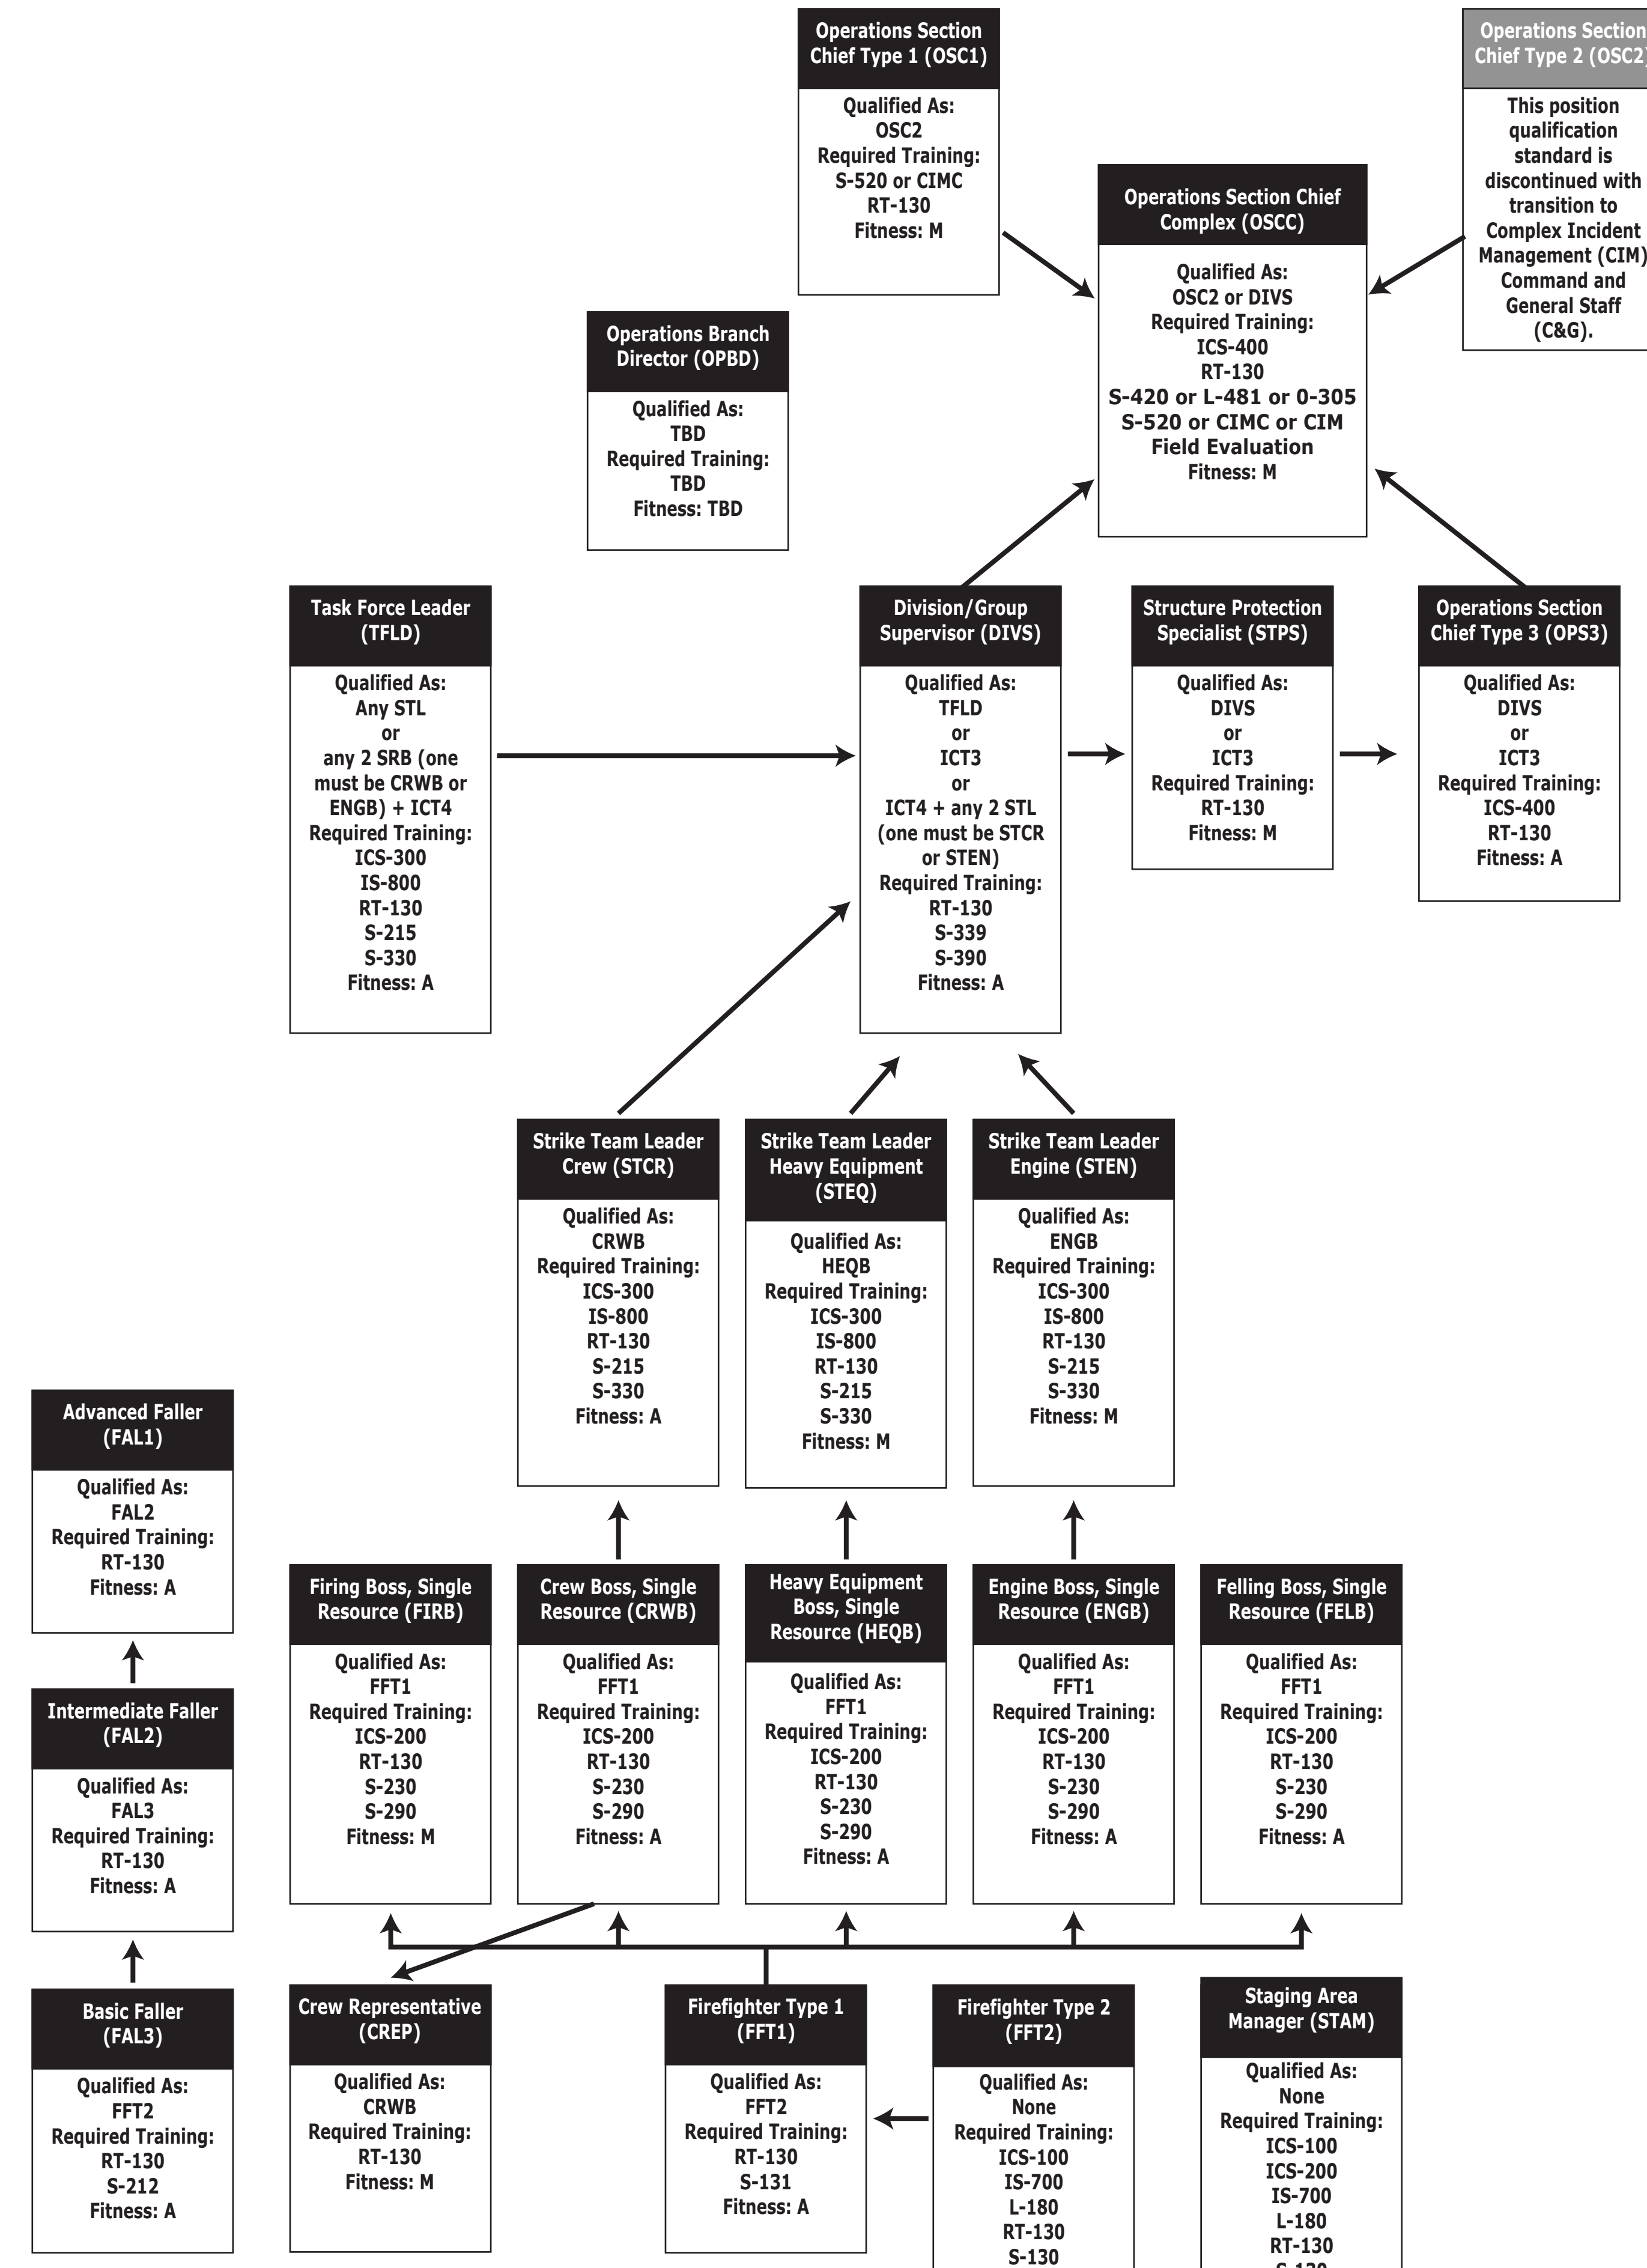

NWCG Wildland Fire Position Qualification Flow Chart

OPERATIONS

AREA COMMAND

COMMAND

AIR OPERATIONS

DISPATCH

FINANCE / ADMINISTRATION

PLANNING

LOGISTICS

PREVENTION & INVESTIGATION

* These positions require additional training prior to certification.