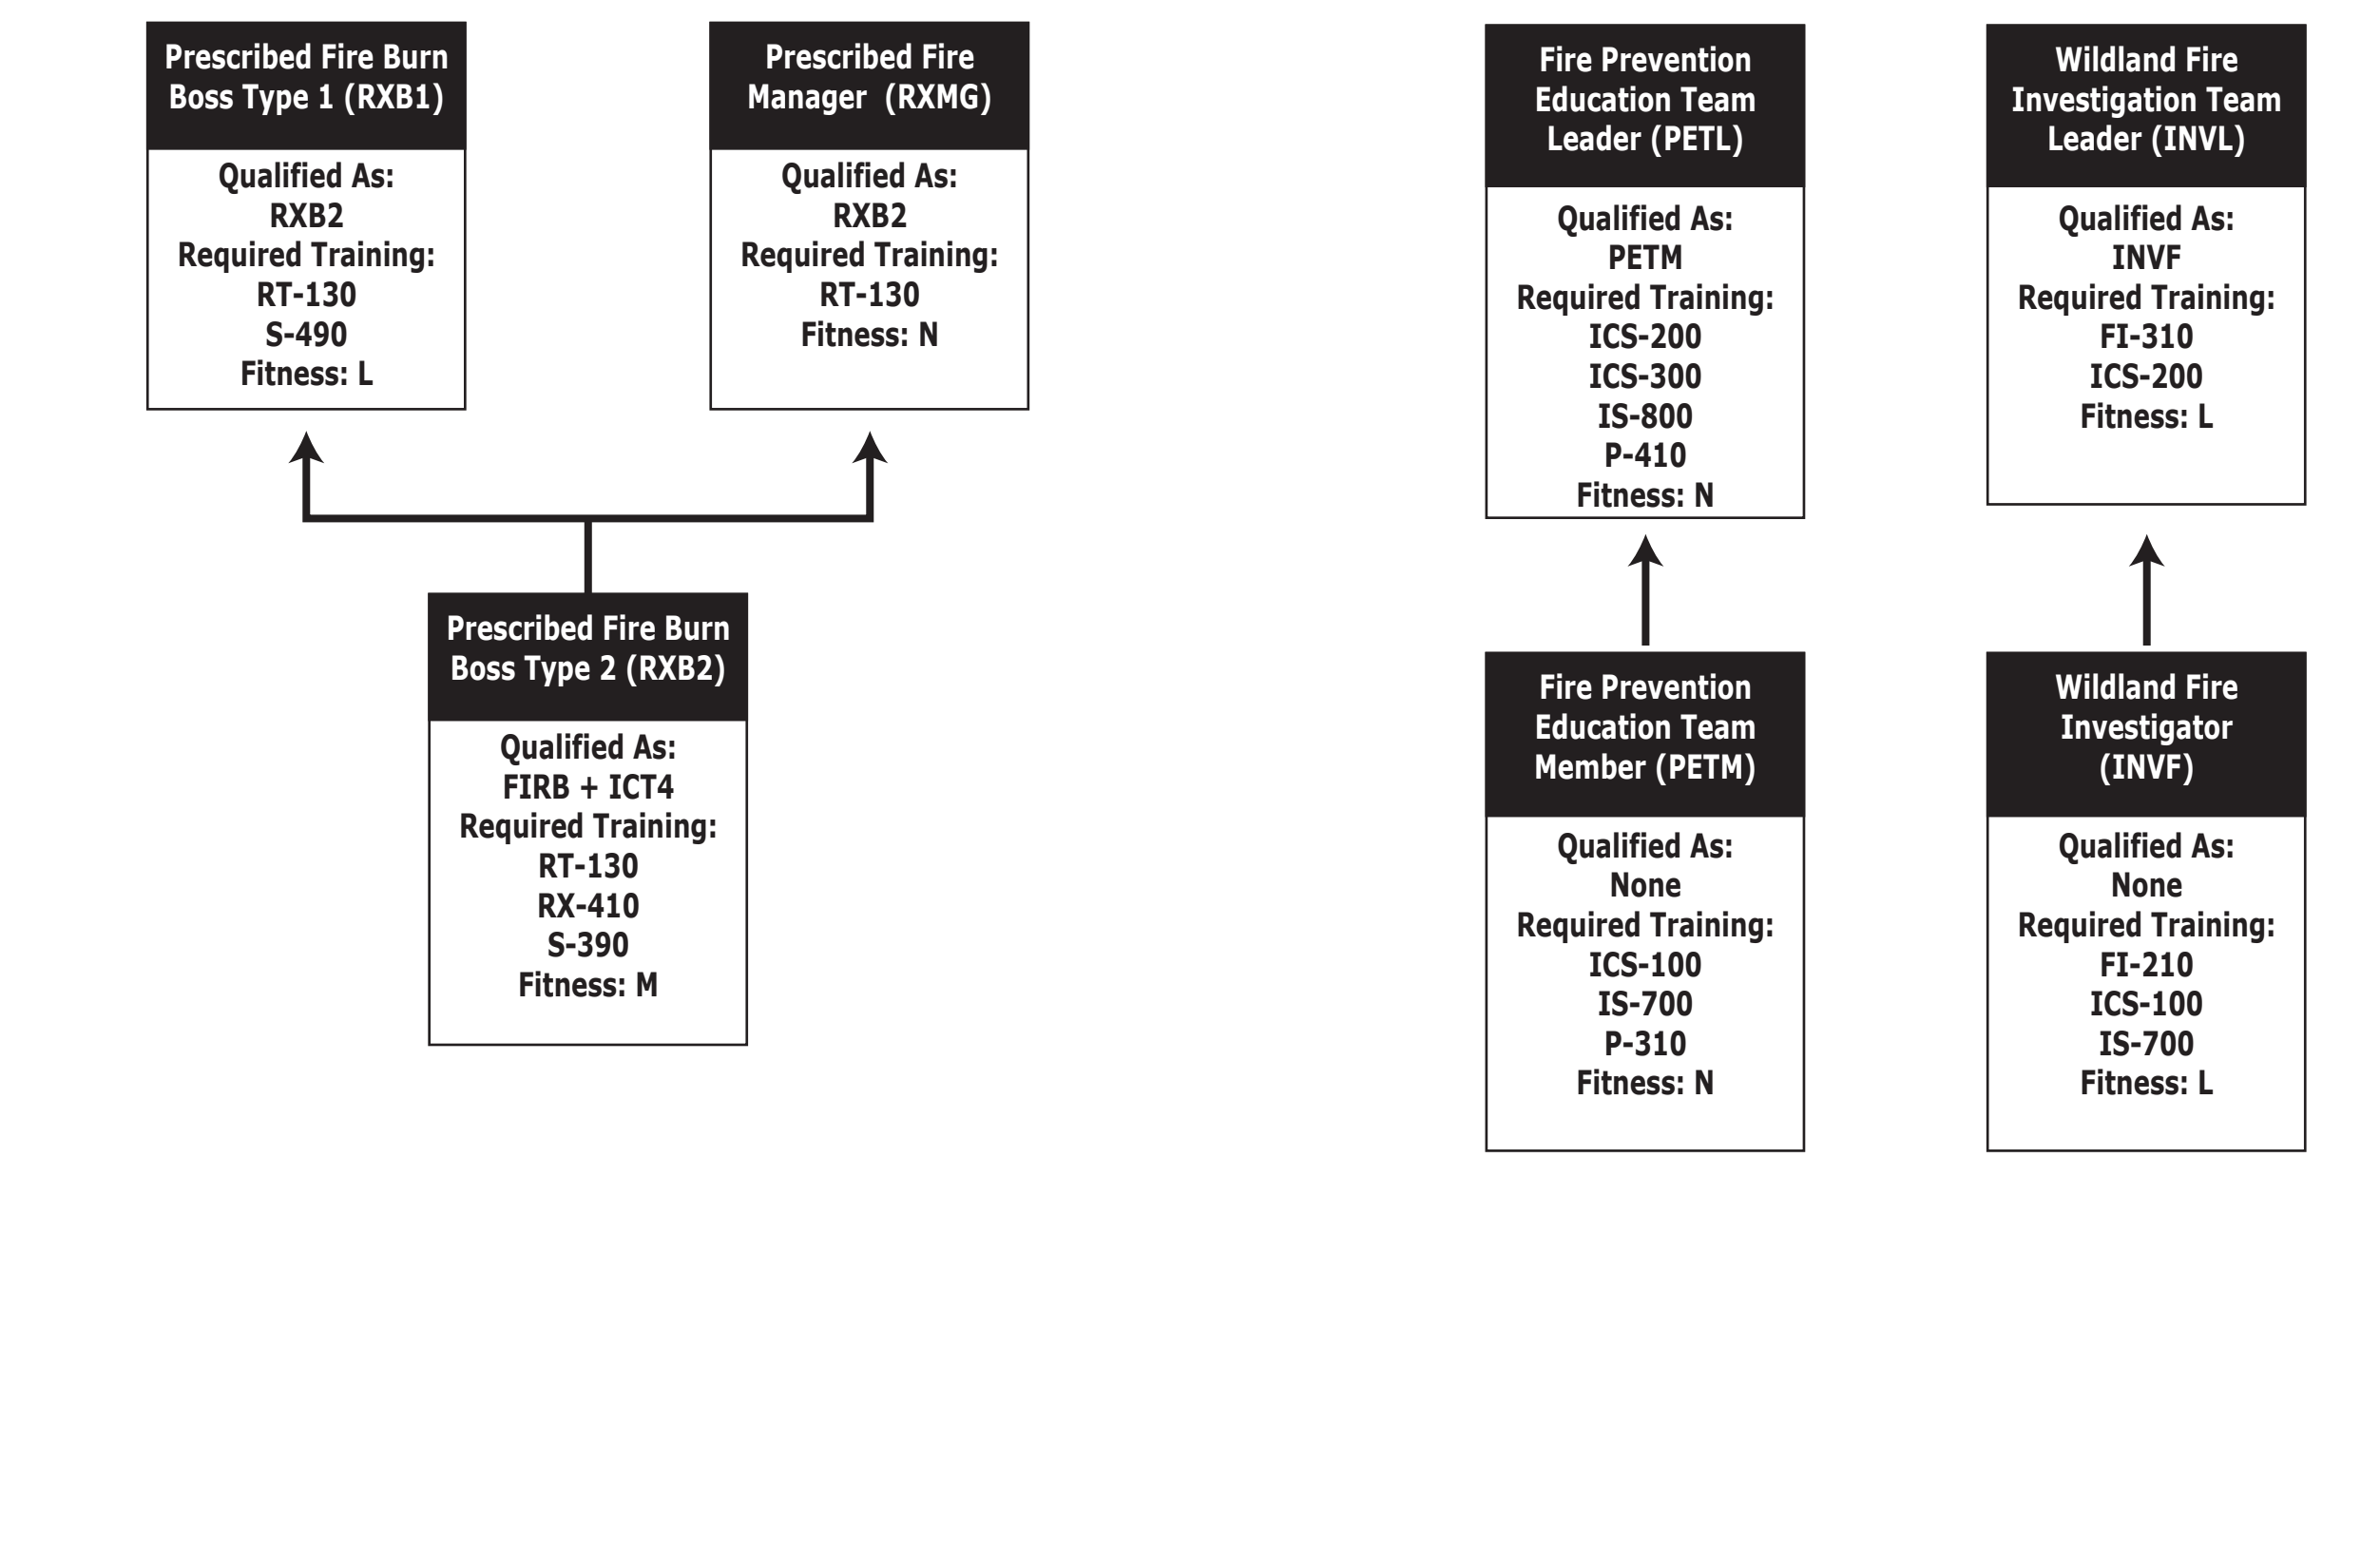

NWCG Wildland Fire Position Qualification Flow Chart

OPERATIONS

AREA COMMAND

COMMAND

AIR OPERATIONS

DISPATCH

FINANCE / ADMINISTRATION

PLANNING

LOGISTICS

PREVENTION & INVESTIGATION

* These positions require additional training prior to certification.