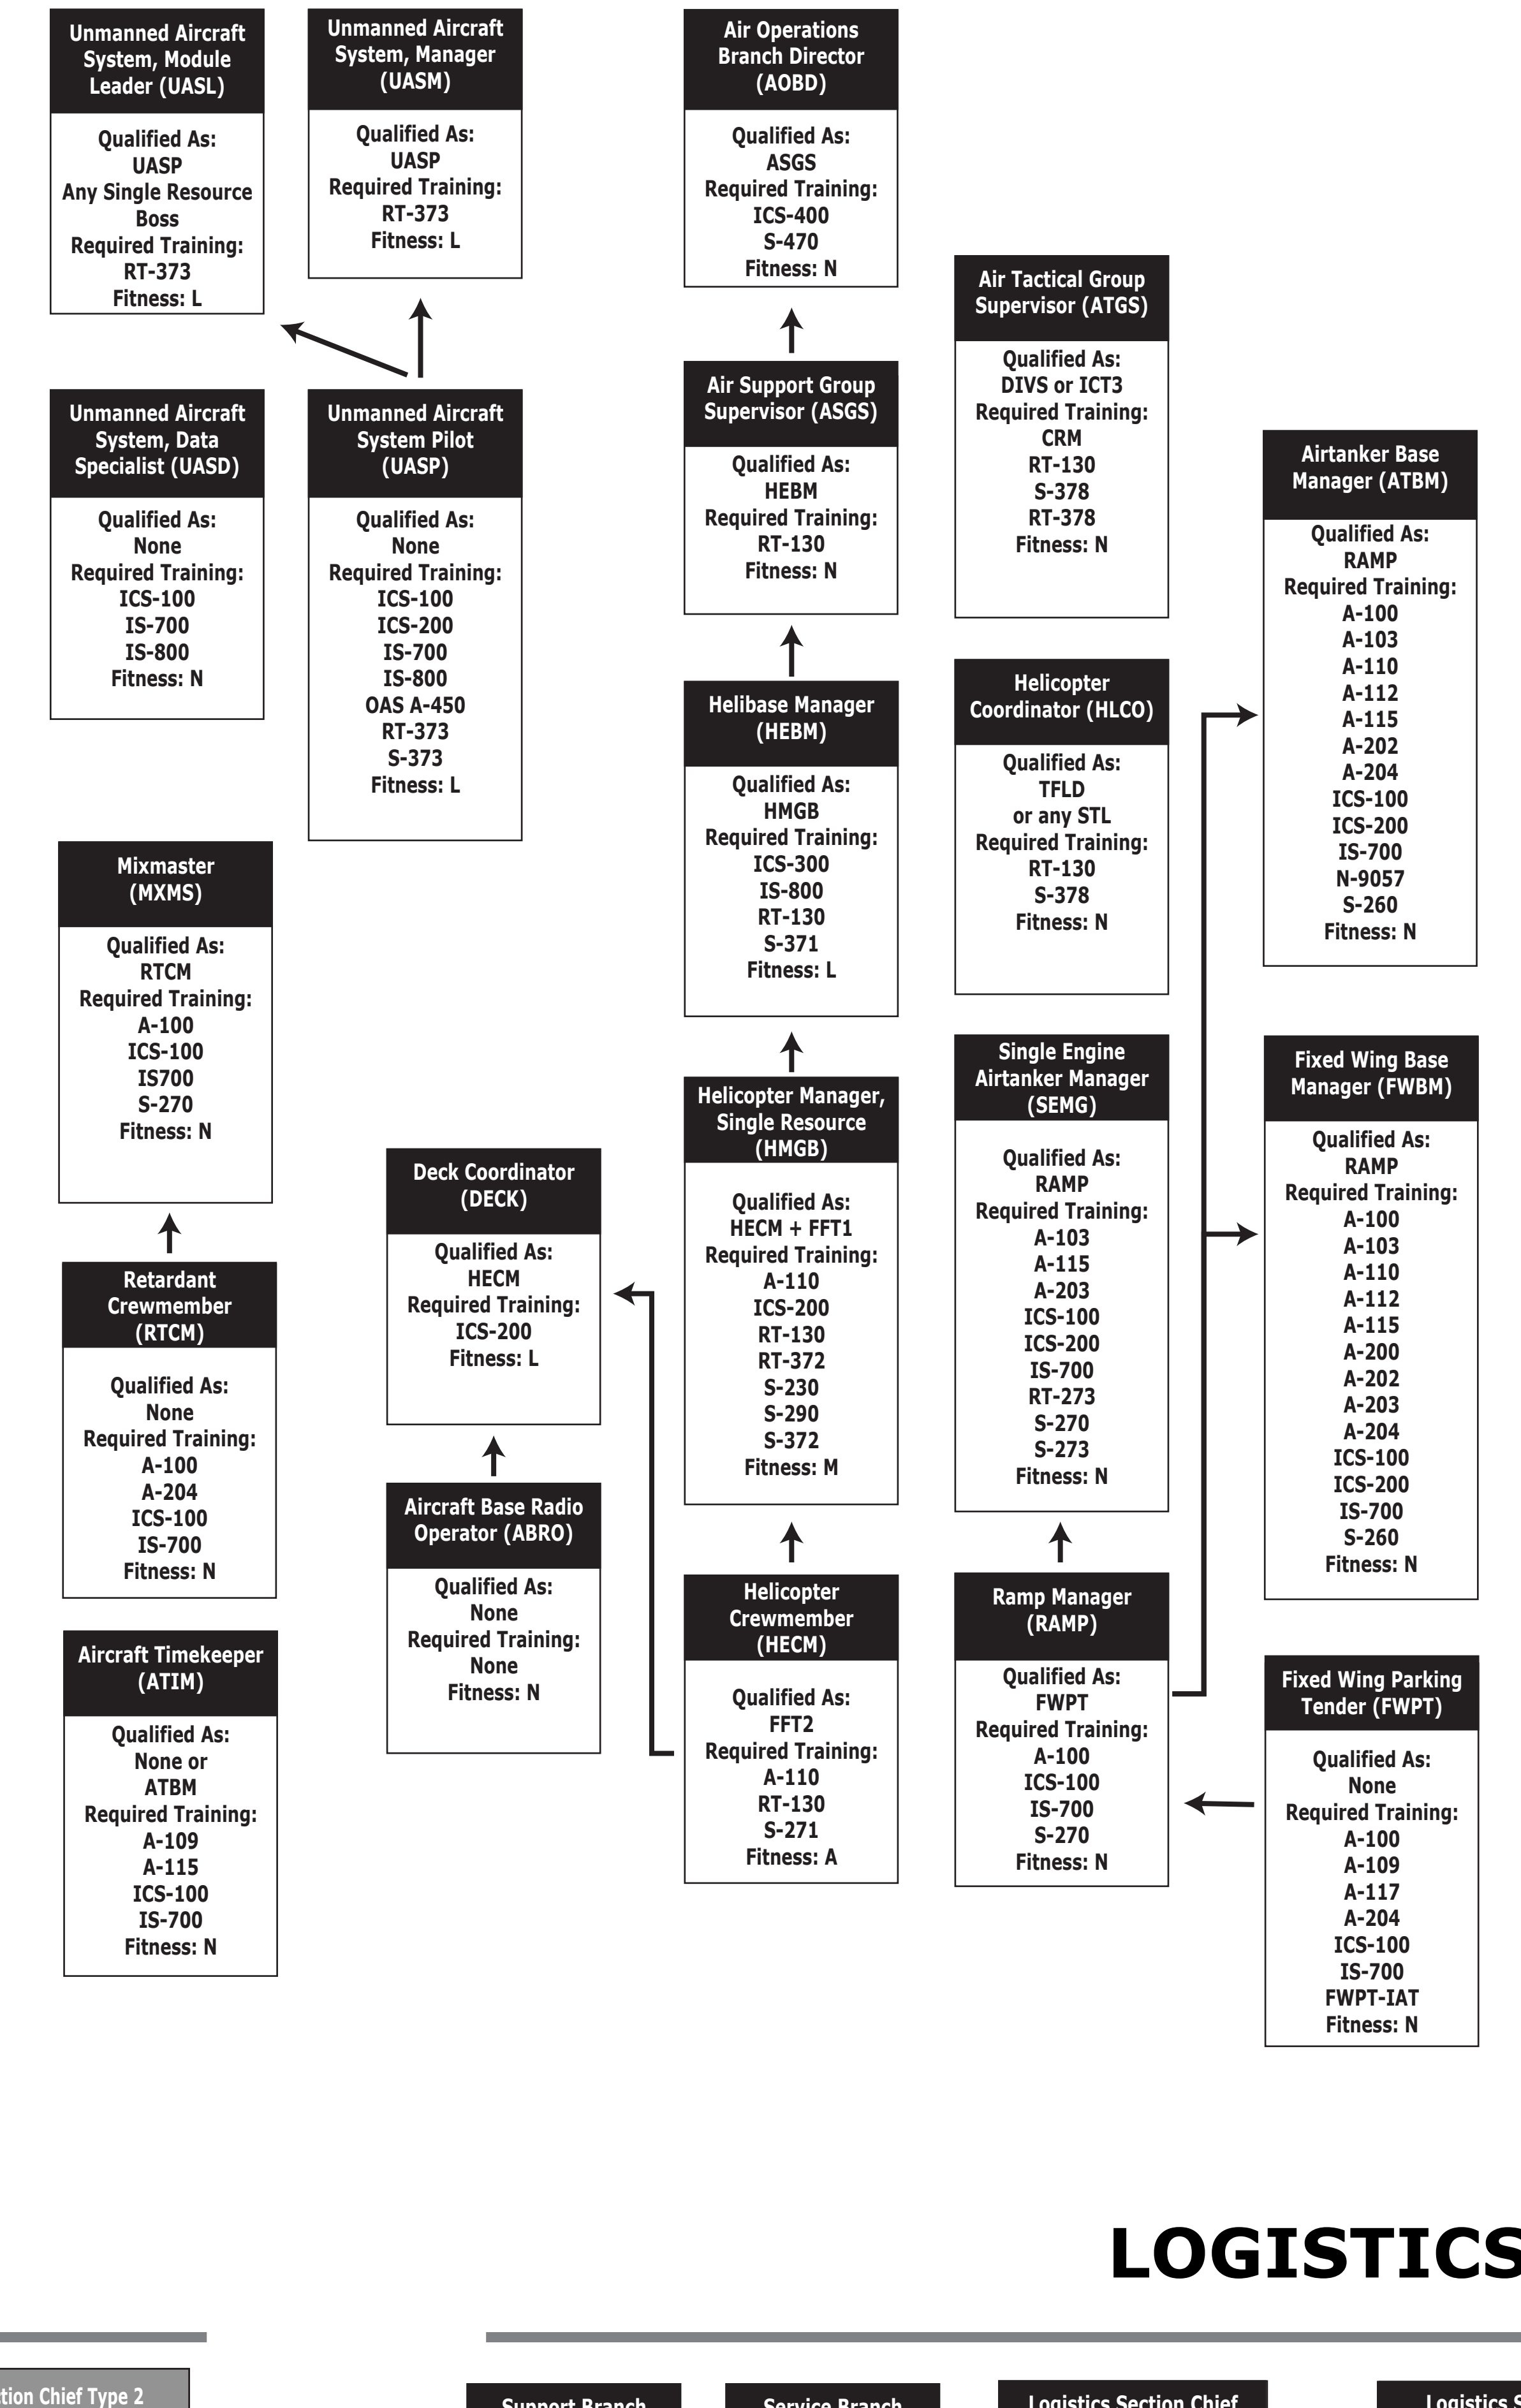

NWCG Wildland Fire Position Qualification Flow Chart

OPERATIONS

AREA COMMAND

COMMAND

AIR OPERATIONS

DISPATCH

FINANCE / ADMINISTRATION

PLANNING

LOGISTICS

PREVENTION & INVESTIGATION

* These positions require additional training prior to certification.