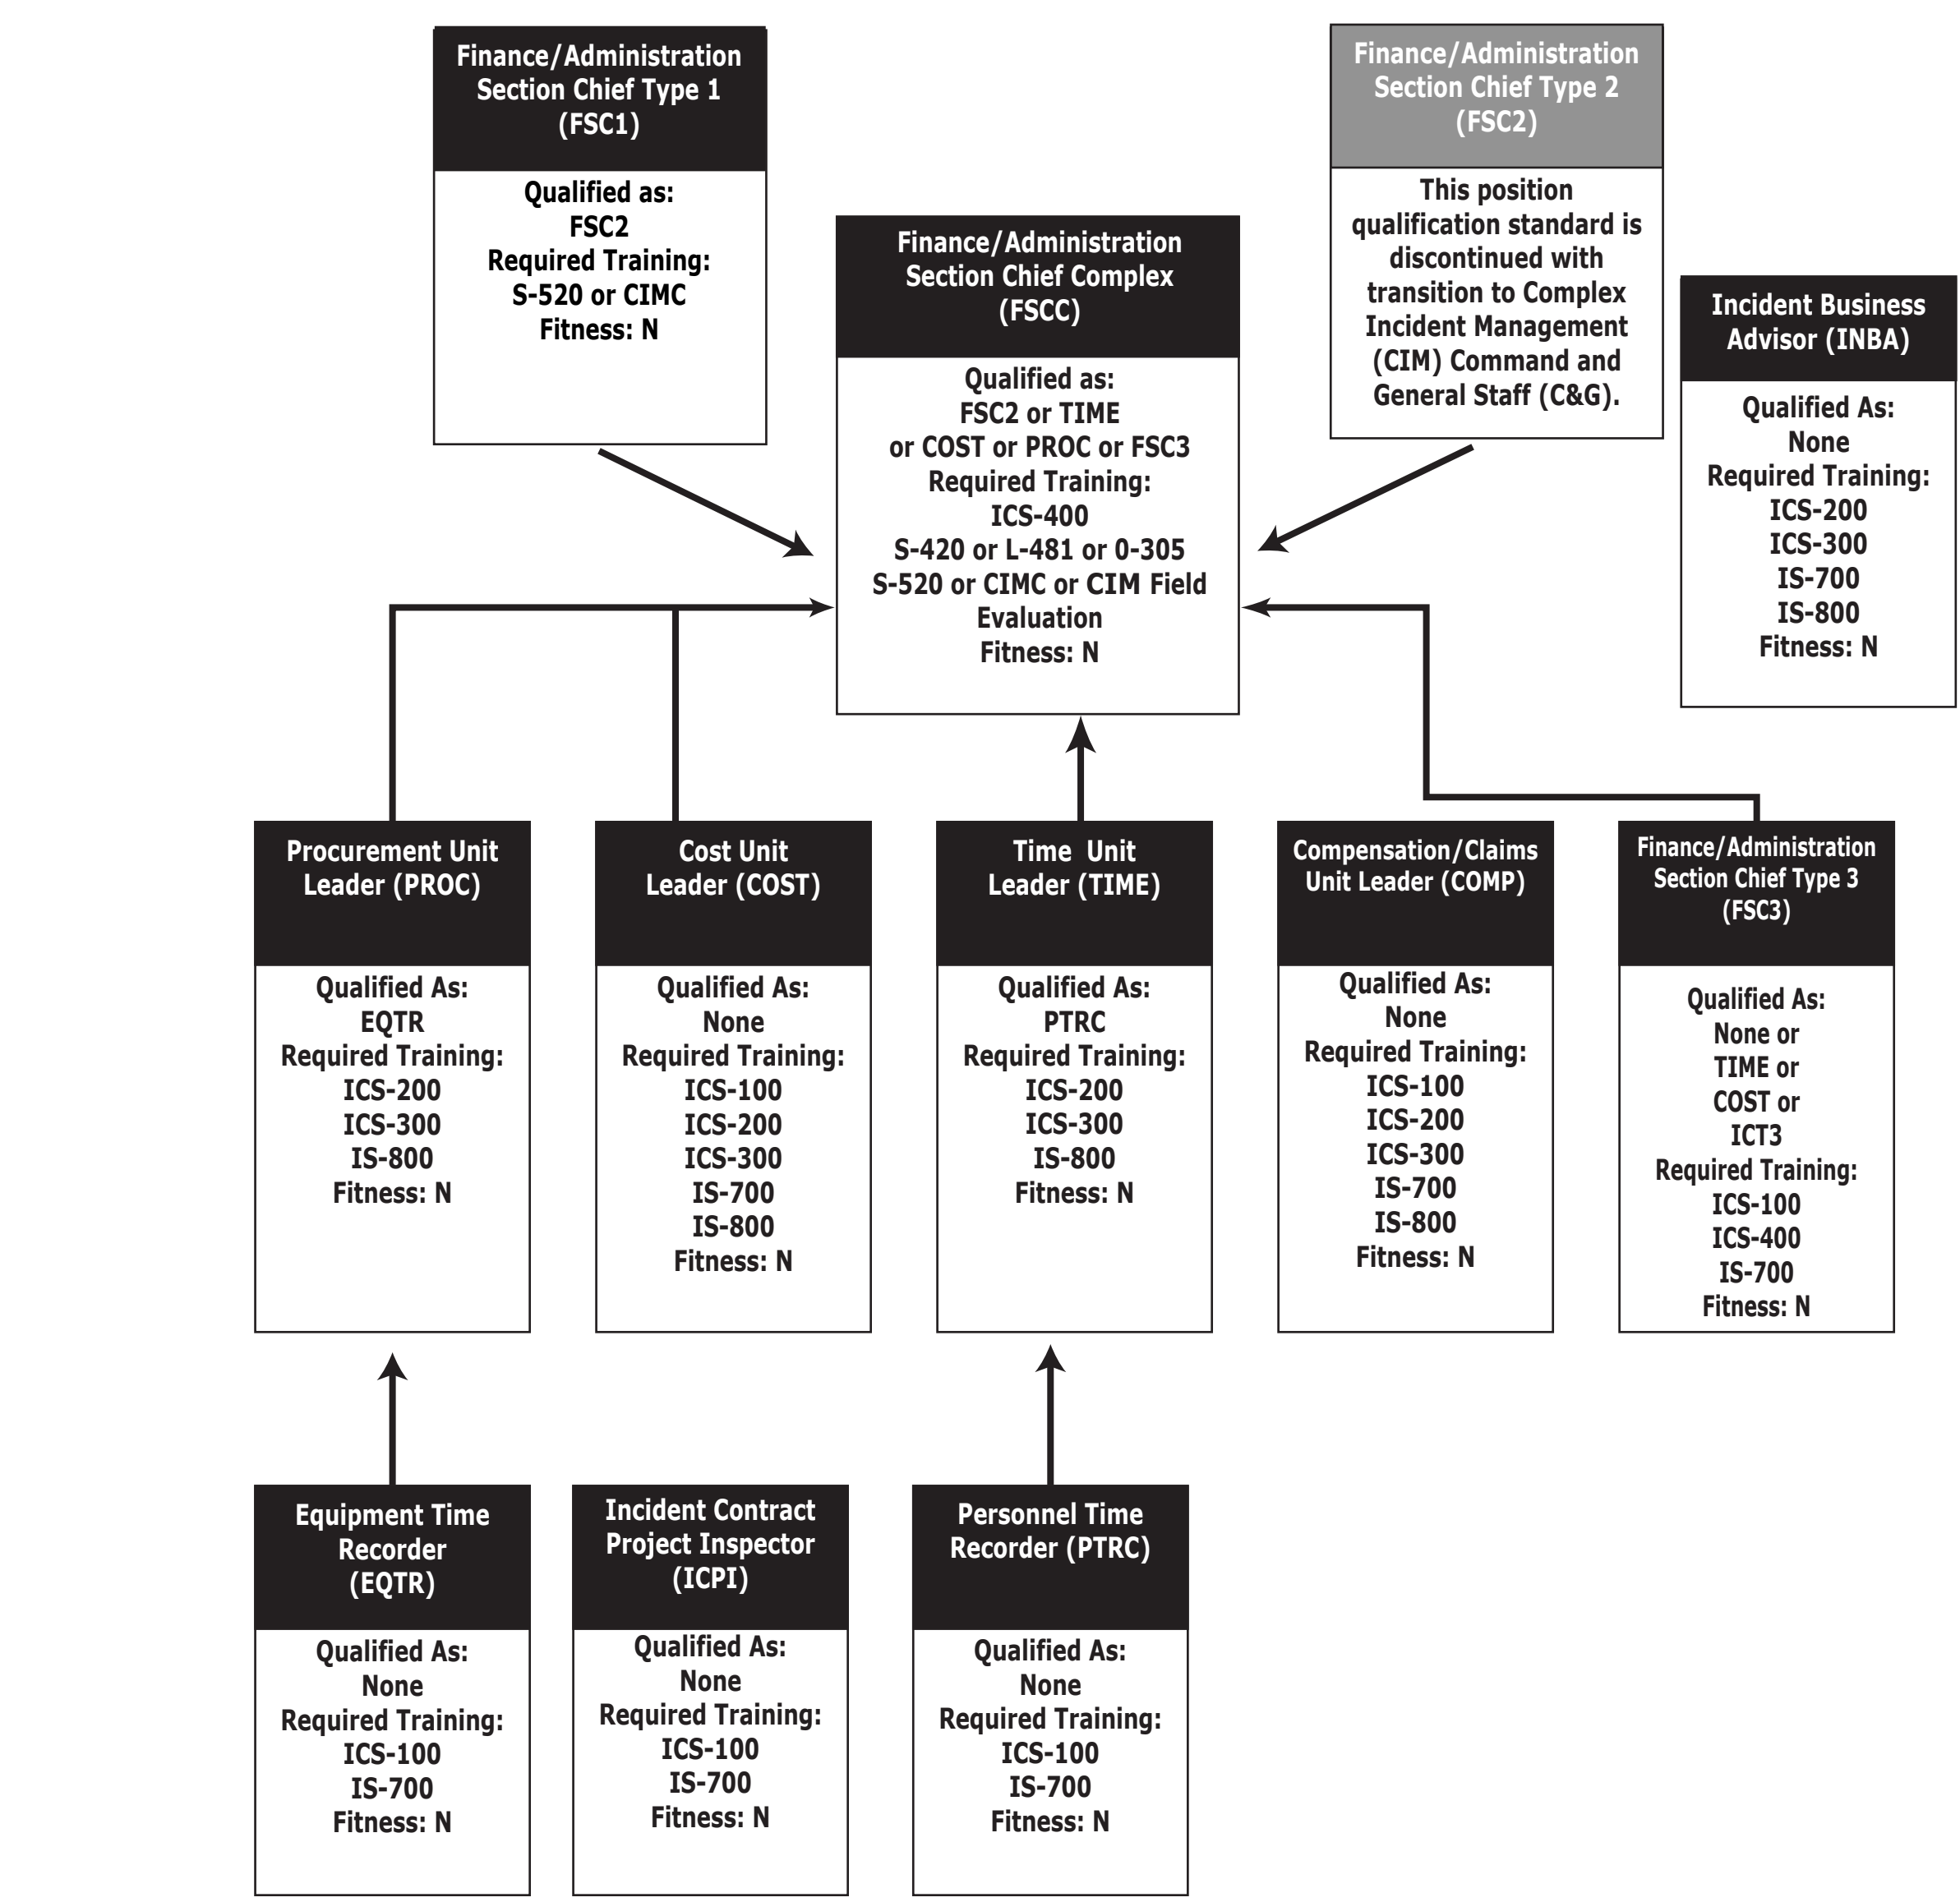

NWCG Wildland Fire Position Qualification Flow Chart

OPERATIONS

AREA COMMAND

COMMAND

AIR OPERATIONS

DISPATCH

FINANCE / ADMINISTRATION

PLANNING

LOGISTICS

PREVENTION & INVESTIGATION

* These positions require additional training prior to certification.