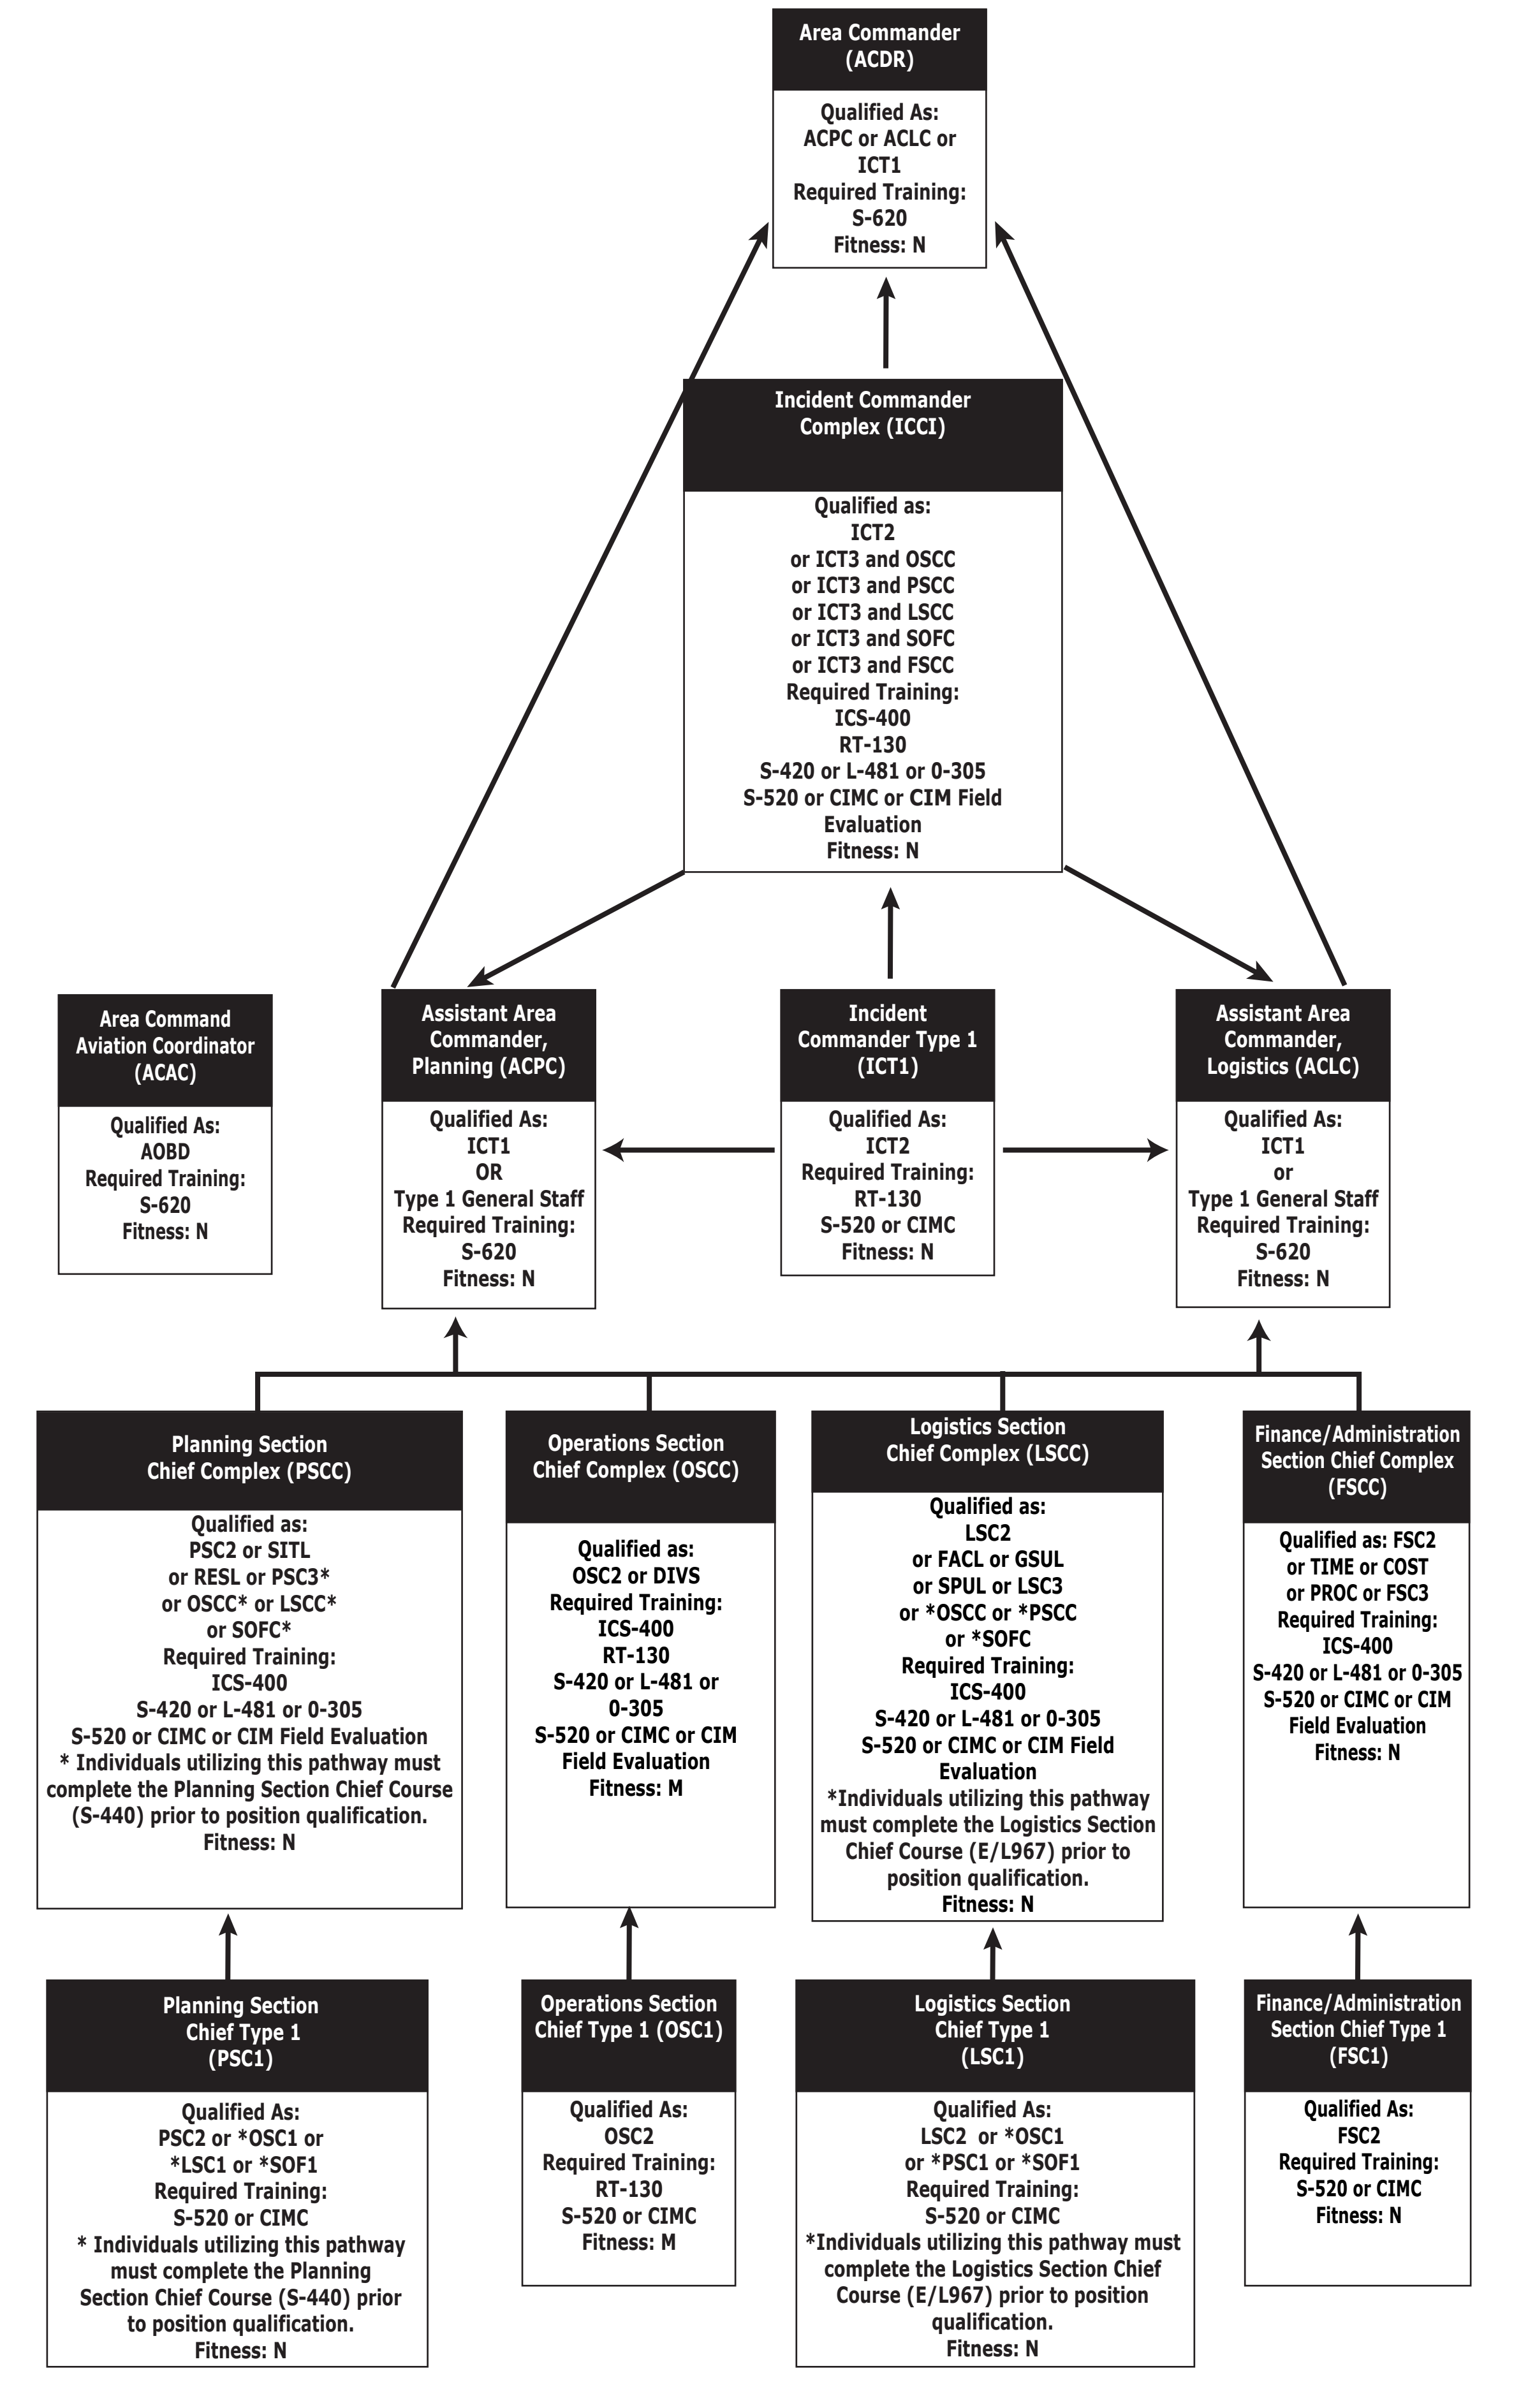

NWCG Wildland Fire Position Qualification Flow Chart

OPERATIONS

AREA COMMAND

COMMAND

AIR OPERATIONS

DISPATCH

FINANCE / ADMINISTRATION

PLANNING

LOGISTICS

PREVENTION & INVESTIGATION

* These positions require additional training prior to certification.