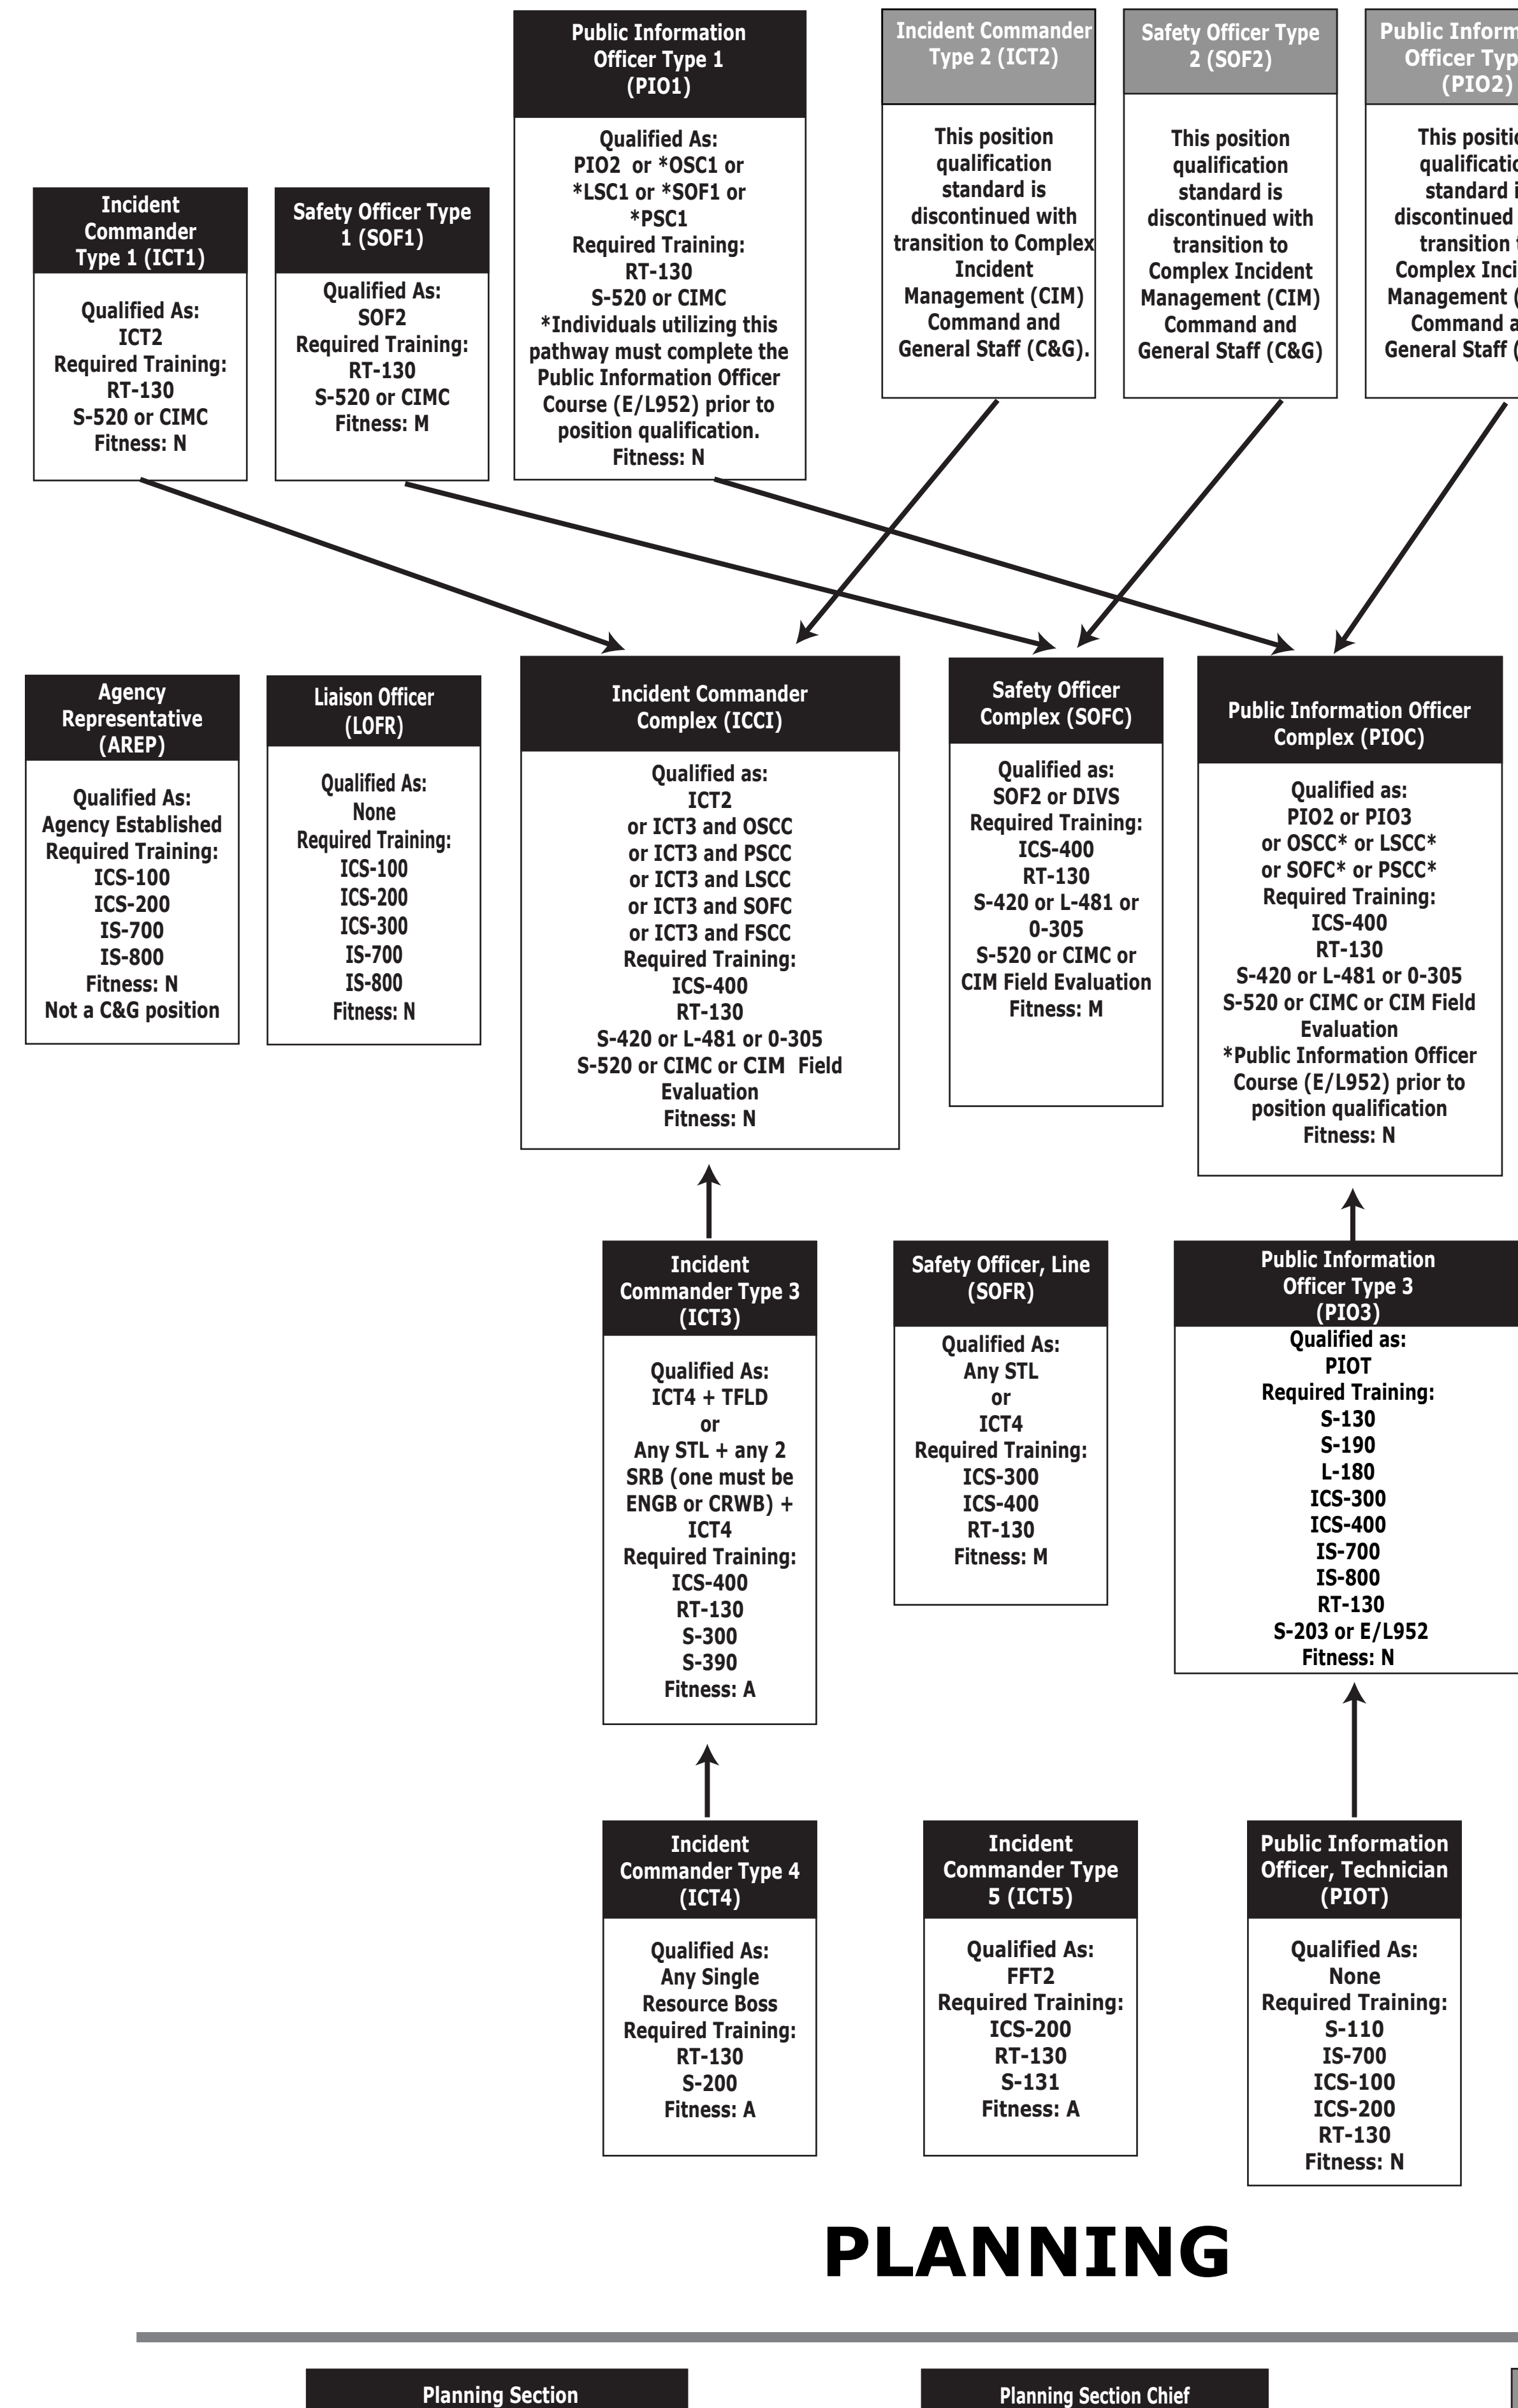

NWCG Wildland Fire Position Qualification Flow Chart

OPERATIONS

AREA COMMAND

COMMAND

AIR OPERATIONS

DISPATCH

FINANCE / ADMINISTRATION

PLANNING

LOGISTICS

PREVENTION & INVESTIGATION

* These positions require additional training prior to certification.