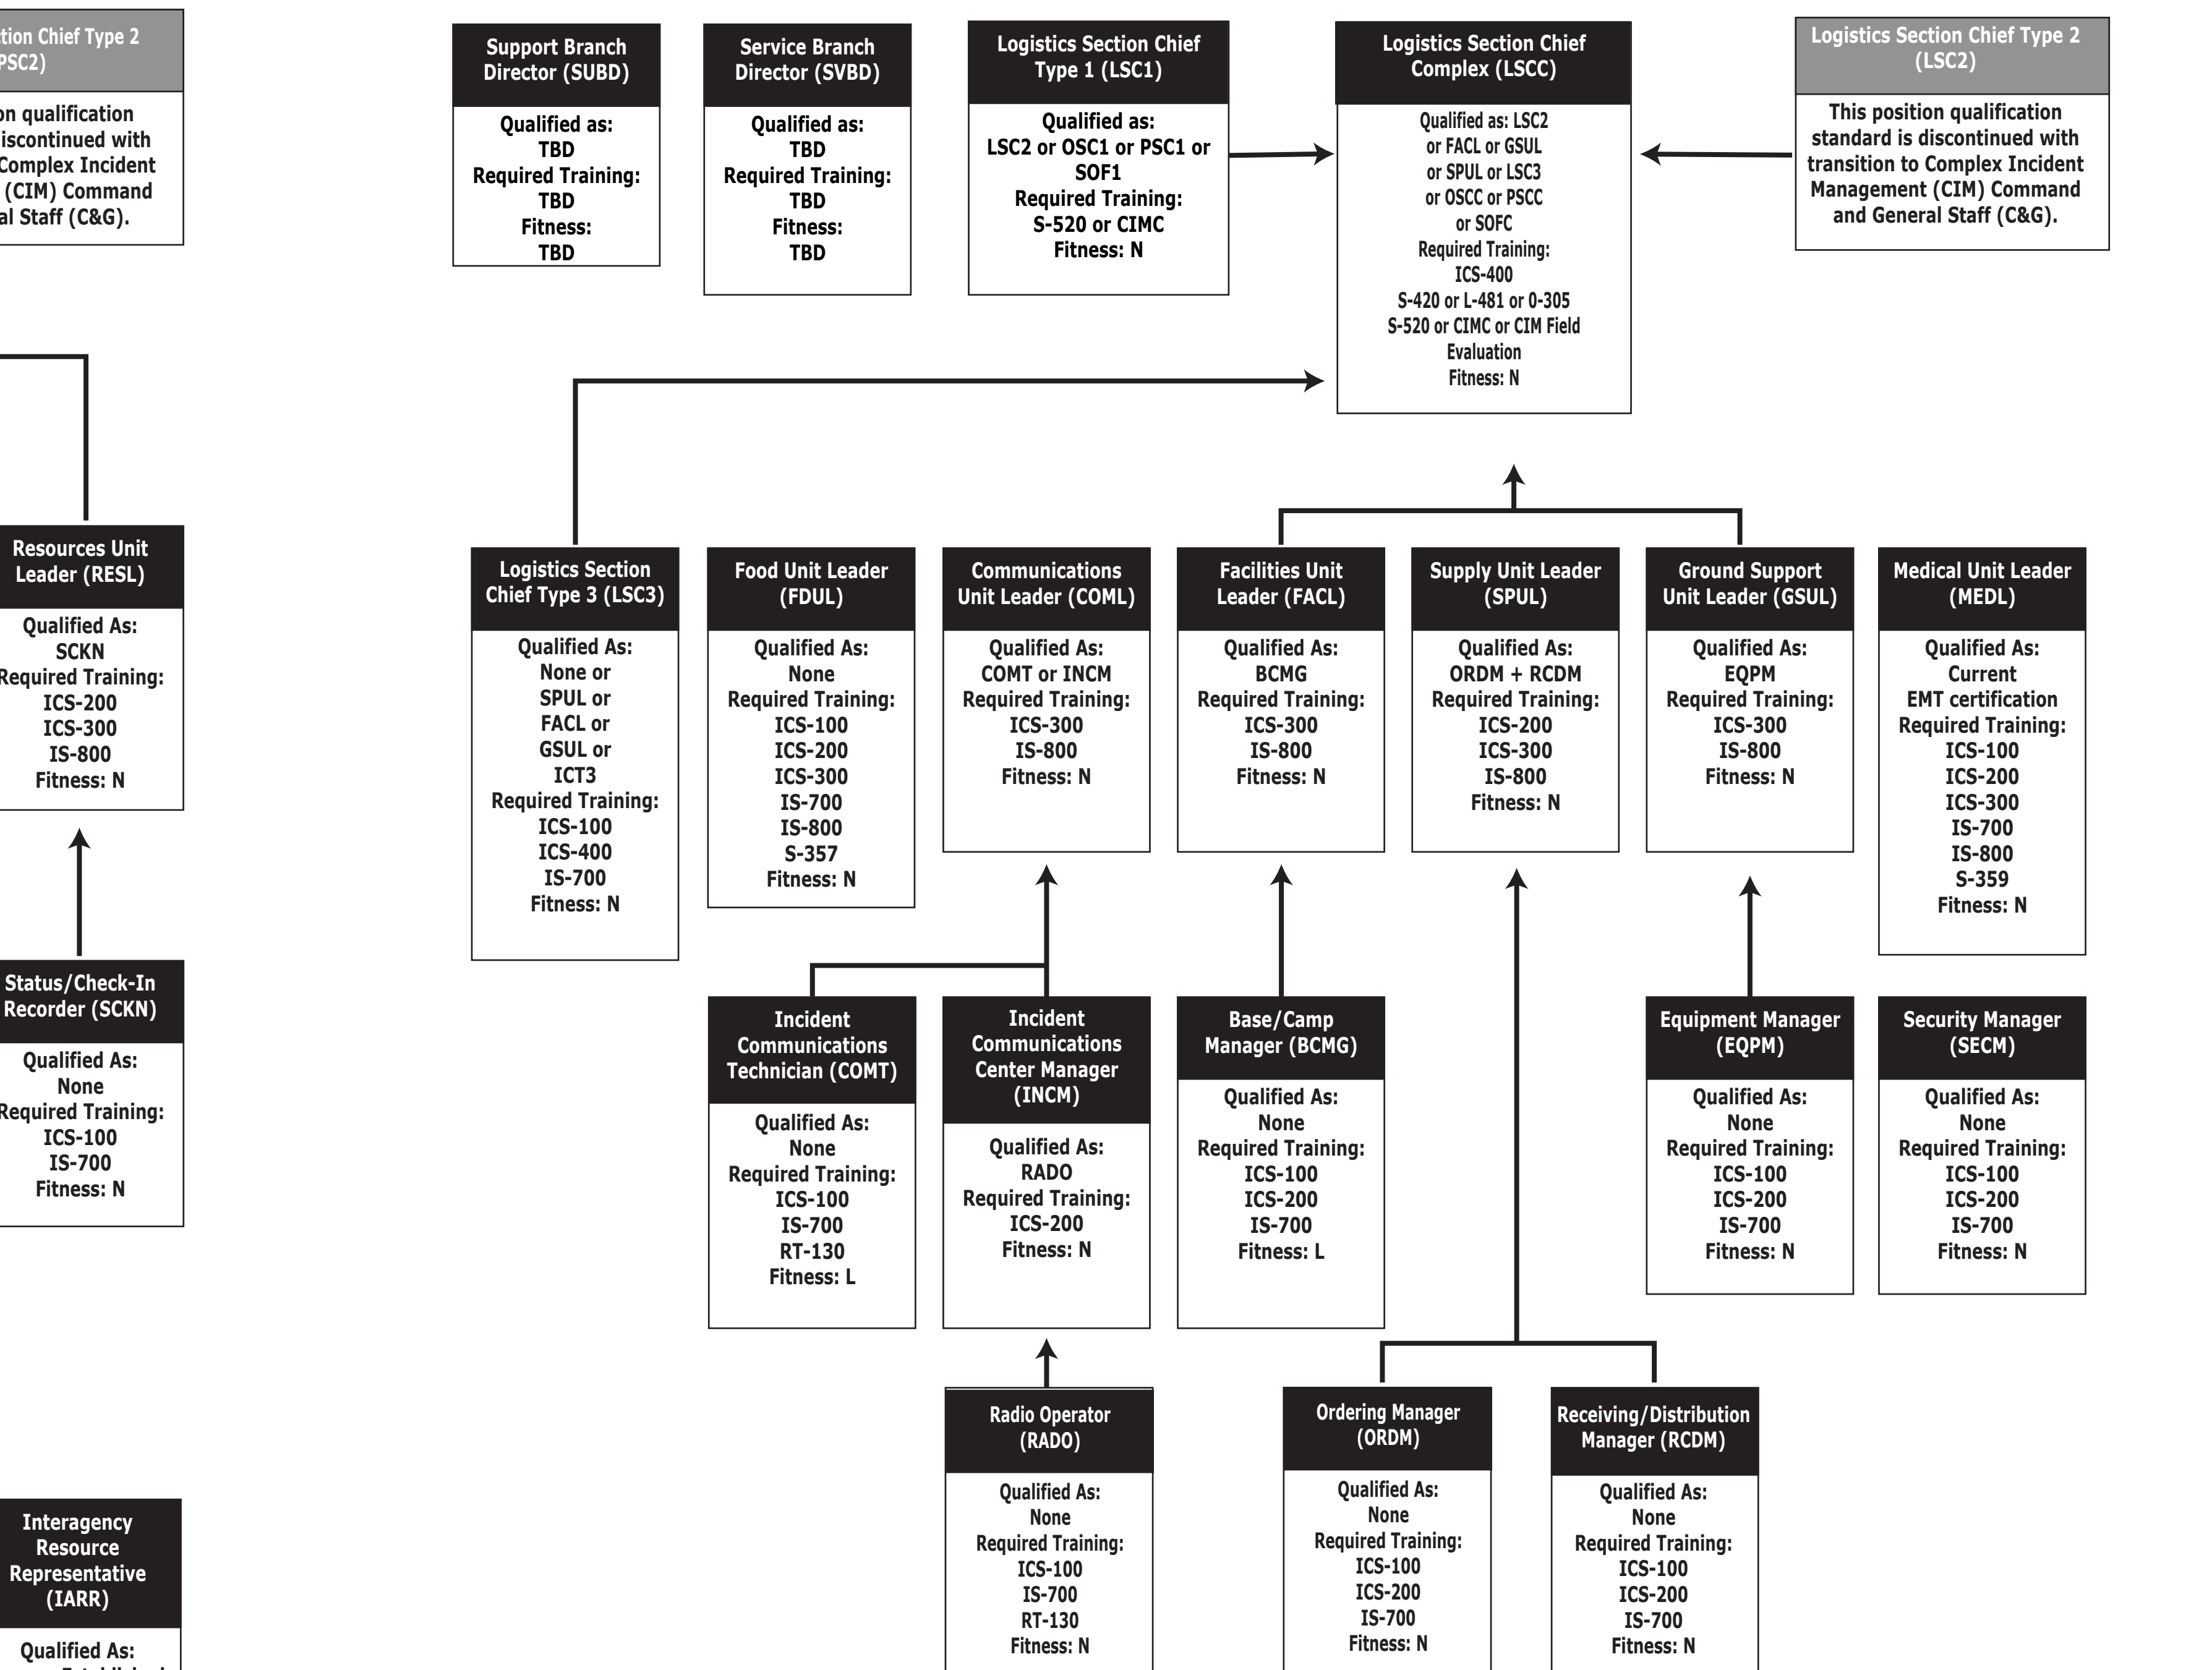

NWCG Wildland Fire Position Qualification Flow Chart

OPERATIONS

AREA COMMAND

COMMAND

AIR OPERATIONS

DISPATCH

FINANCE / ADMINISTRATION

PLANNING

LOGISTICS

PREVENTION & INVESTIGATION

* These positions require additional training prior to certification.