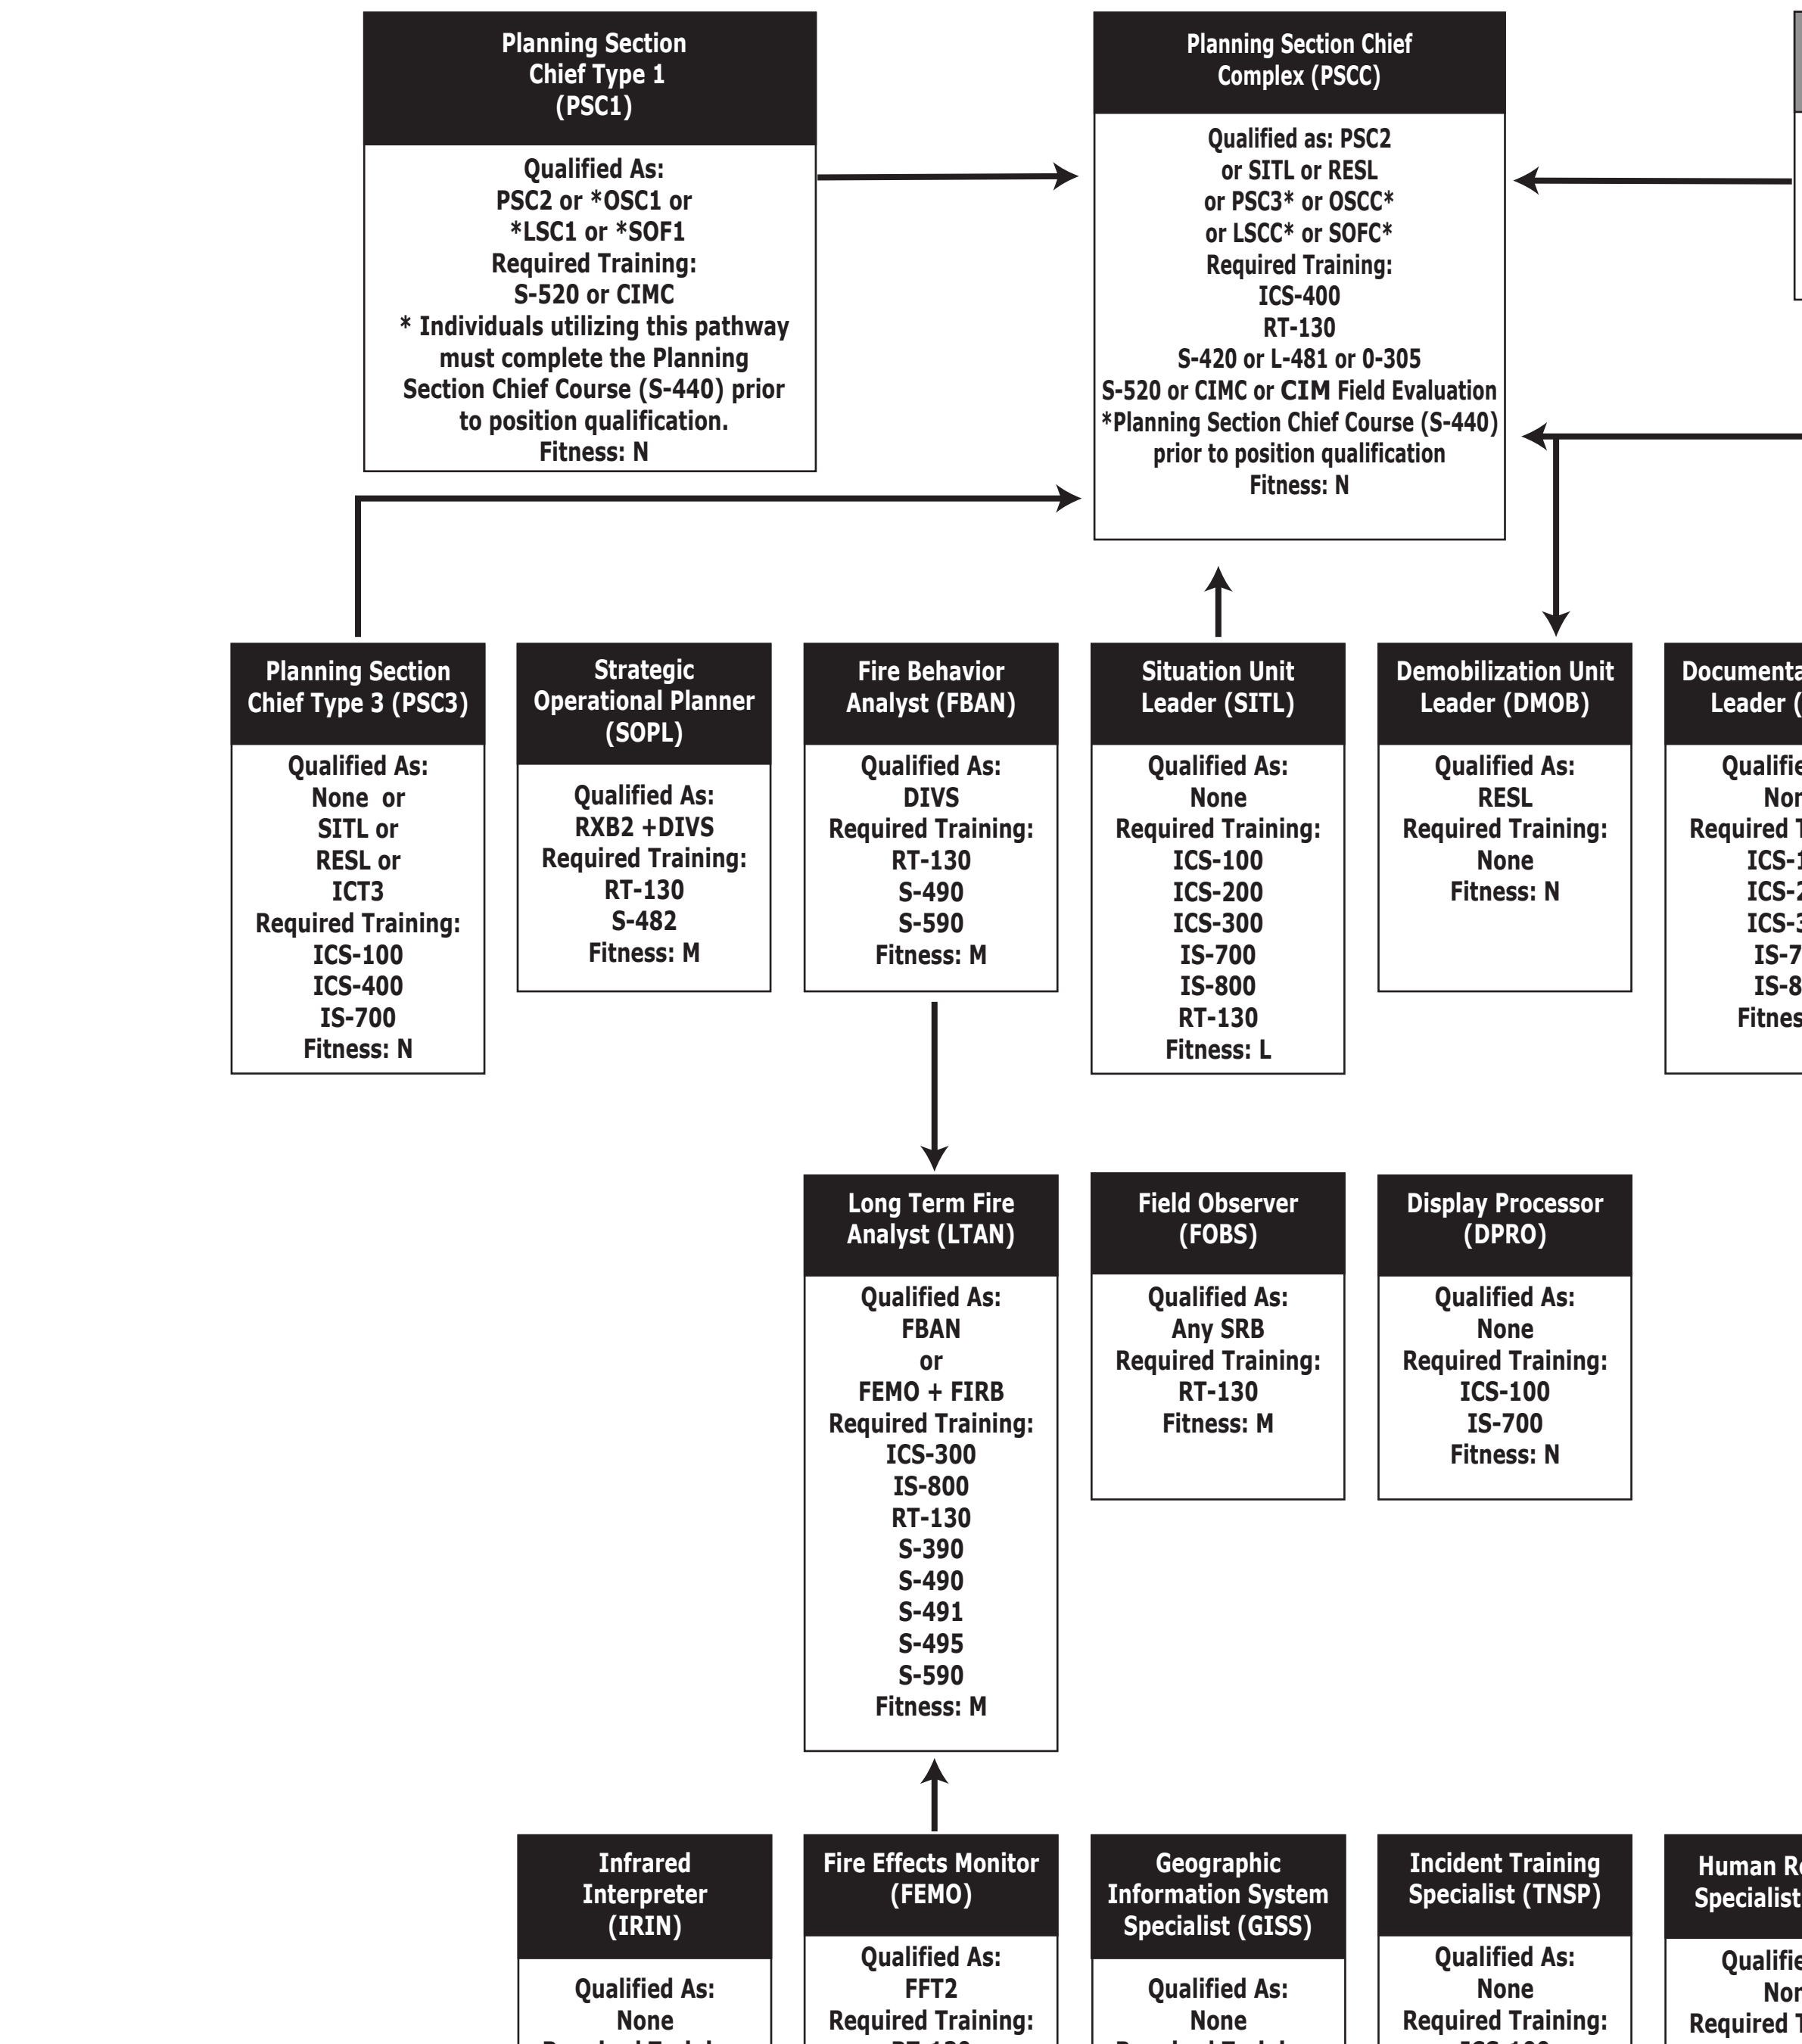

NWCG Wildland Fire Position Qualification Flow Chart

OPERATIONS

AREA COMMAND

COMMAND

AIR OPERATIONS

DISPATCH

FINANCE / ADMINISTRATION

PLANNING

LOGISTICS

PREVENTION & INVESTIGATION

* These positions require additional training prior to certification.